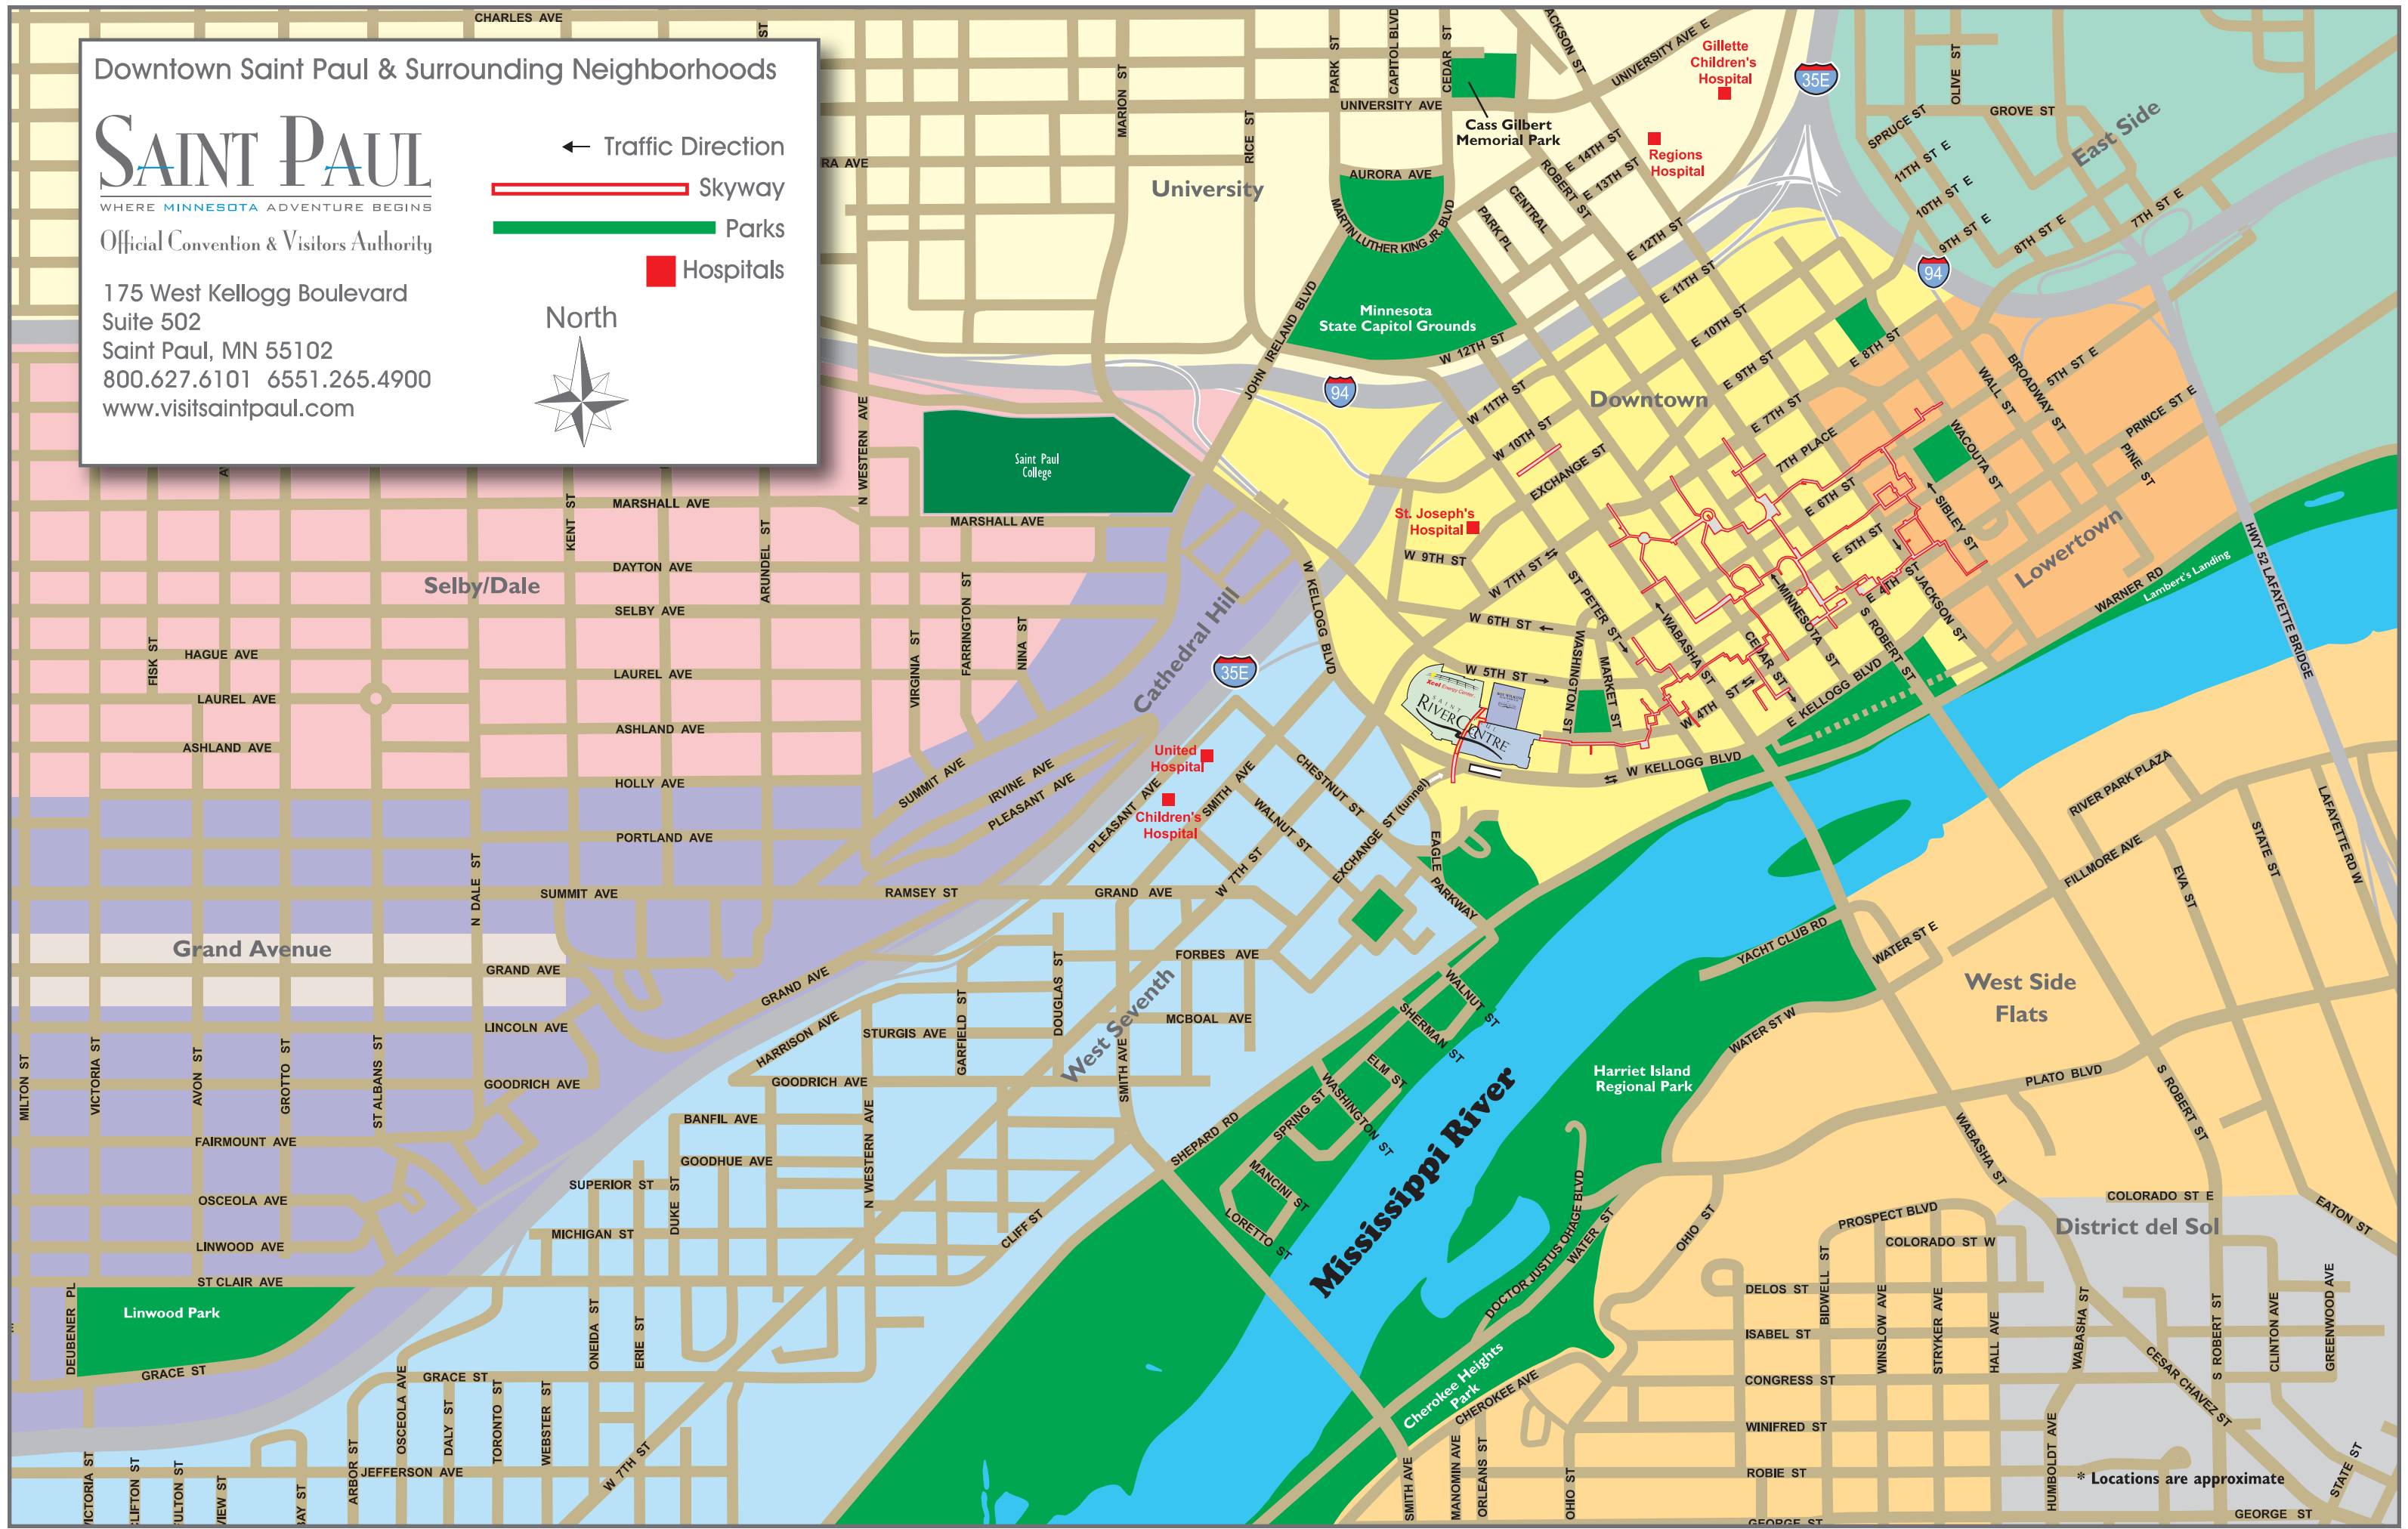

Downtown Saint Paul & Surrounding Neighborhoods

SAINT PAUL

WHERE MINNESOTA ADVENTURE BEGINS

Official Convention & Visitors Authority

175 West Kellogg Boulevard
Suite 502
Saint Paul, MN 55102
800.627.6101 6551.265.4900
www.visitsaintpaul.com

← Traffic Direction

 Skyway

 Parks

 Hospitals

North

* Locations are approximate